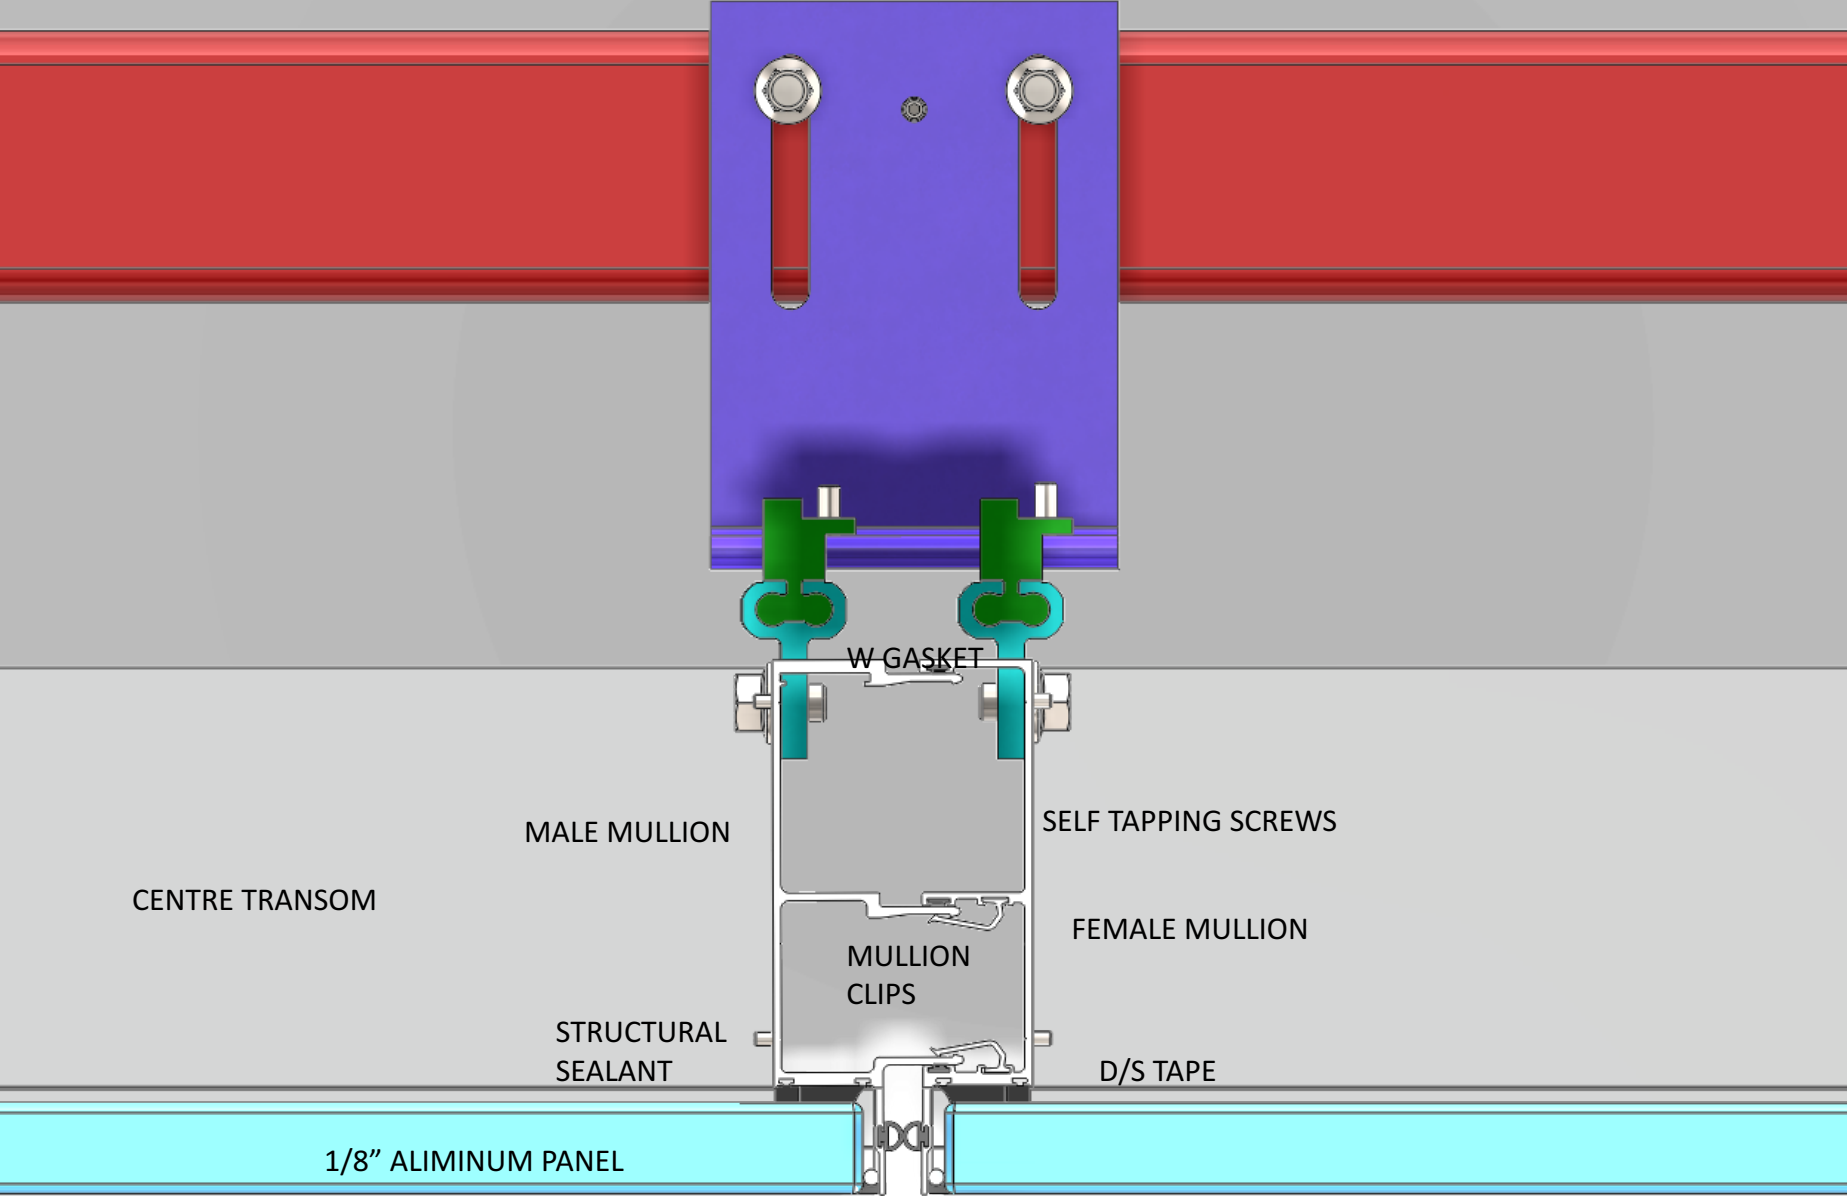

UNITIZED WALL SYSTEM

TOP VIEW

CENTRE TRANSOM

MALE MULLION

SELF TAPPING SCREWS

FEMALE MULLION

MULLION CLIPS

STRUCTURAL SEALANT

D/S TAPE

1/8" ALUMINUM PANEL

SILICON SEALANT K GASKET BACKING ROD